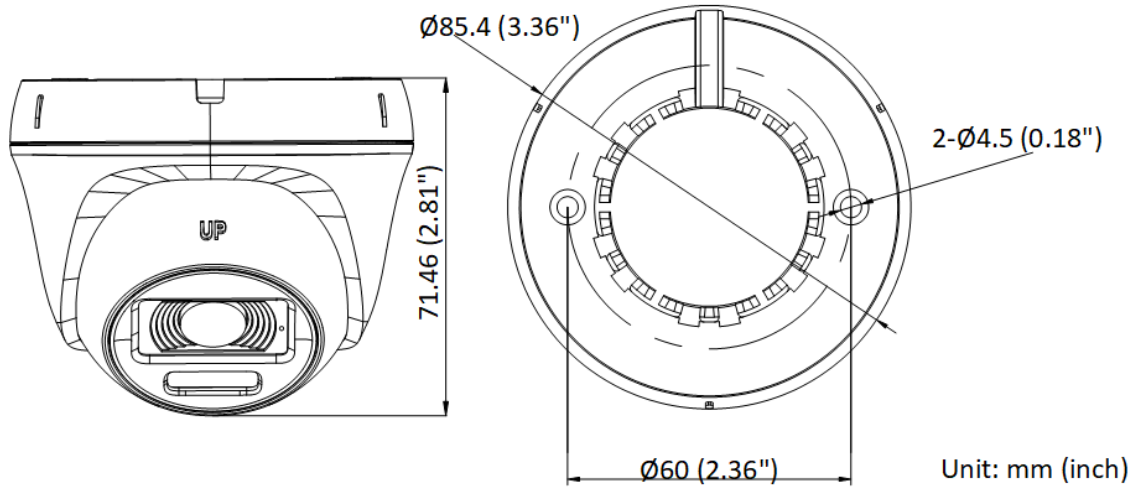

▪ Specification

Camera	
Image Sensor	2 MP CMOS
Max. Resolution	1920 (H) × 1080 (V)
Min. Illumination	0.01 Lux @ (F2.0, AGC ON), 0 Lux with IR
Shutter Time	PAL: 1/25 s to 1/50,000 s; NTSC: 1/30 s to 1/50,000 s
Day & Night	ICR
Angle Adjustment	Pan: 0 to 360°, tilt: 0 to 75°, rotate: 0 to 360°
Signal System	PAL/NTSC
Lens	
Lens Type	Fixed focal lens, 2.8 mm and 3.6 mm optional
Focal Length & FOV	2.8 mm, horizontal FOV: 100°, vertical FOV: 55°, diagonal FOV: 116° 3.6 mm, horizontal FOV: 80°, vertical FOV: 43°, diagonal FOV: 95°
Lens Mount	M12
Microphone	
Pickup Distance	In a radius of up to 5 m
Amount	1
Illuminator	
Supplement Light Range	IR : up to 20 m White Light : up to 20 m
Supplement Light Type	Smart, IR, White Light
Image	
Image Settings	Brightness, Sharpness, Smart IR
Frame Rate	TVI: 1080P @30 fps, 1080P @25 fps AHD: 1080P @30 fps, 1080P@25 fps CVI: 1080P @30 fps, 1080P @25 fps CVBS: PAL/NTSC
Day/Night Mode	Auto/Color
Wide Dynamic Range (WDR)	Digital WDR
Image Enhancement	DWDR/BLC/HLC/Global
White Balance	Auto/Manual
AGC	Yes
Interface	
Video Output	Switchable TVI/AHD/CVI/CVBS
General	
Material	Plastic
Dimension	Ø85.4 mm × 71.46 mm (Ø3.36" × 2.81")
Weight	Approx. 135 g (0.3 lb)
Operating Condition	-40 °C to 60 °C (-40 °F to 140 °F). Humidity: 90% or less (non-condensation)
Communication	HIKVISION-C
Language	English
Power Supply	12 VDC ± 25% *You are recommended to use one power adapter to supply the power for one camera.
Consumption	Max. 3.2 W

▪ **Available Model**

THC-T127-LPS(2.8mm)

THC-T127-LPS(3.6mm)

▪ **Dimension**

▪ **Accessory**

▪ **Optional**

DS-1272ZJ-110-TRS (GREY)#UK	DS-1275ZJ-SUS(Grey) y)#UK	DS-1275ZJ-SUS	DS-1272ZJ-110-TRS	DS-1276ZJ-SUS
DS-1280ZJ-XS				